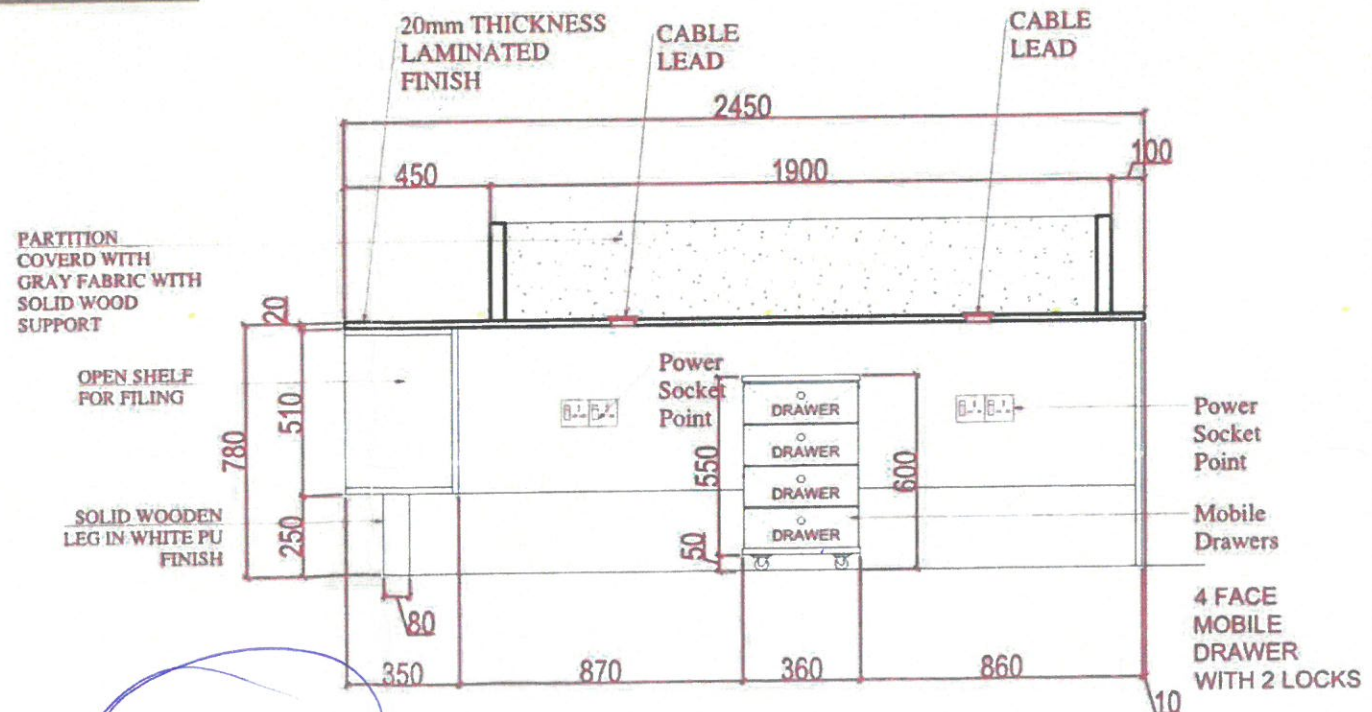

4-man workstation

15 NUMBERS

Operations, Treasury, Admin / Legal / Fin Comm / ERM office,
Open office, COMM & HR, Audit

4-man workstation in laminate finish with side drawers

StarWood 291

Handwritten notes:
 D-shaped Rail 120
 Handle 120
 Lock 60 - 3-way wheel
 Cable Lead - 60
 38 - Panel
 9 - P.V.C

floor plan

SIDE VIEW

Elevations

Handwritten note: 15

www.wood-styles.com

Copyright of designs shown herein is retained by this office. Authority is required for any reproduction. © Copyright Wood-styles Ltd.

FOR APPROVAL

Project No.: —
 Scale: N/A
 Drawn by: OBJ
 Checked: OBJ
 Cad File: CAD_FILE

Sheet title: Ground Floor 4-man workstation Floor Plan / Elevations

Dwg No.: WS-DS-SD-FT-003 No.: SHEET 1