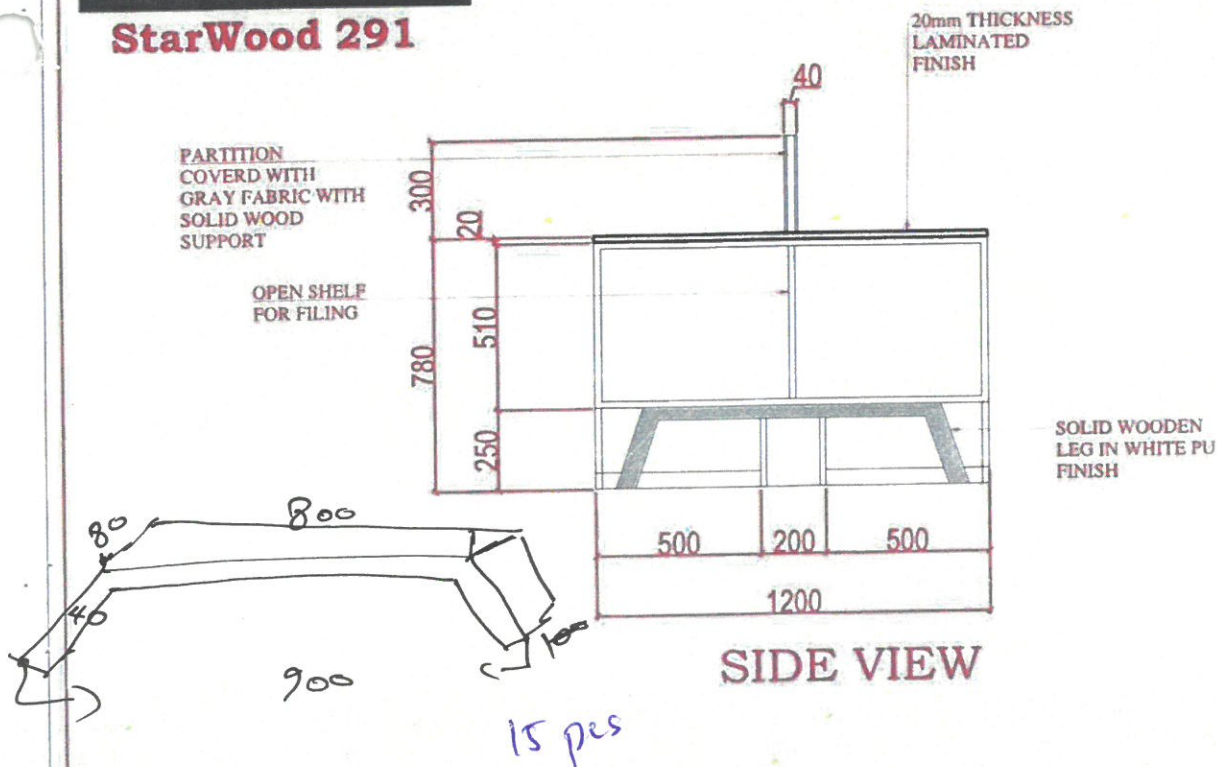

4-man workstation

15 NUMBERS

Operations, Treasury, Admin / Legal / Fin Comm / ERM office,
Open office, COMM & HR, Audit

4-man workstation in laminate finish with side drawers

StarWood 291

Handwritten notes:
 D-shaped Rail 120
 Handle 120
 Lock 60 - 3-way wheel
 Cable Lead - 60
 38 - Panel
 9 - P.V.C

floor plan

SIDE VIEW

Elevations

Handwritten note: 15

www.wood-styles.com

Copyright of designs shown herein is retained by this office. Authority is required for any reproduction. © Copyright Wood-styles Ltd.

FOR APPROVAL

Project No.: —
 Scale: N/A
 Drawn by: OBJ
 Checked: OBJ
 Cad File: CAD_FILE

Sheet title: Ground Floor 4-man workstation Floor Plan / Elevations

Dwg No.: WS-DS-SD-FT-003 No.: SHEET 1