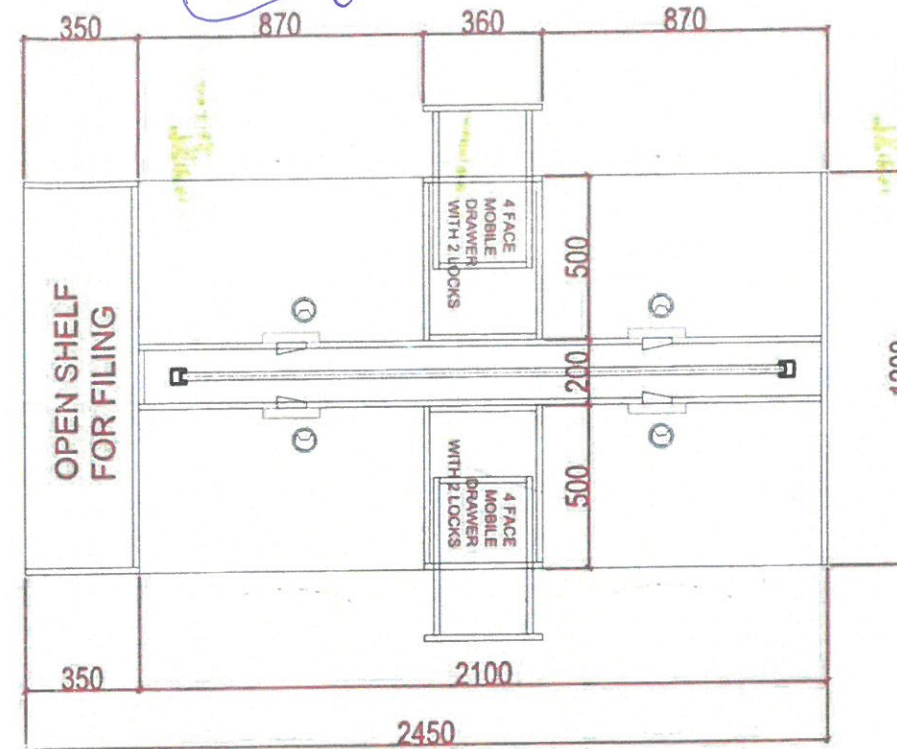

4-man workstation

15 NUMBERS

Operations, Treasury, Admin / Legal / Fin Comm / ERM office,
Open office, COMM & HR, Audit

4-man workstation in laminate finish with side drawers

StarWood 291

Handwritten notes:
 D-shaped Rail 120
 Handle 120
 Lock 60 - 3-way wheel
 Cable Lead - 60
 38 - Panel
 9 - P.V.C

floor plan

SIDE VIEW

Elevations

Handwritten note: 15

www.wood-styles.com

Copyright of designs shown herein is retained by this office. Authority is required for any reproduction. © Copyright Wood-styles Ltd.